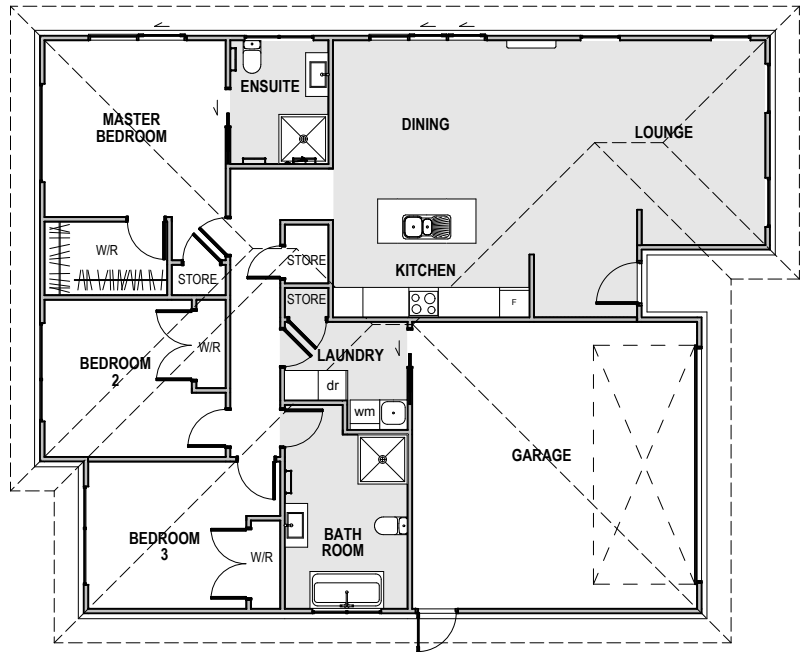

Willow

3 BEDROOMS | 2 BATHROOMS | 2 CAR GARAGE | 166m²

FOR FURTHER INFORMATION CONTACT BOSS HOMES ON:

- 0508 10 20 30
- enquires@bosshomes.co.nz
- www.bosshomes.co.nz