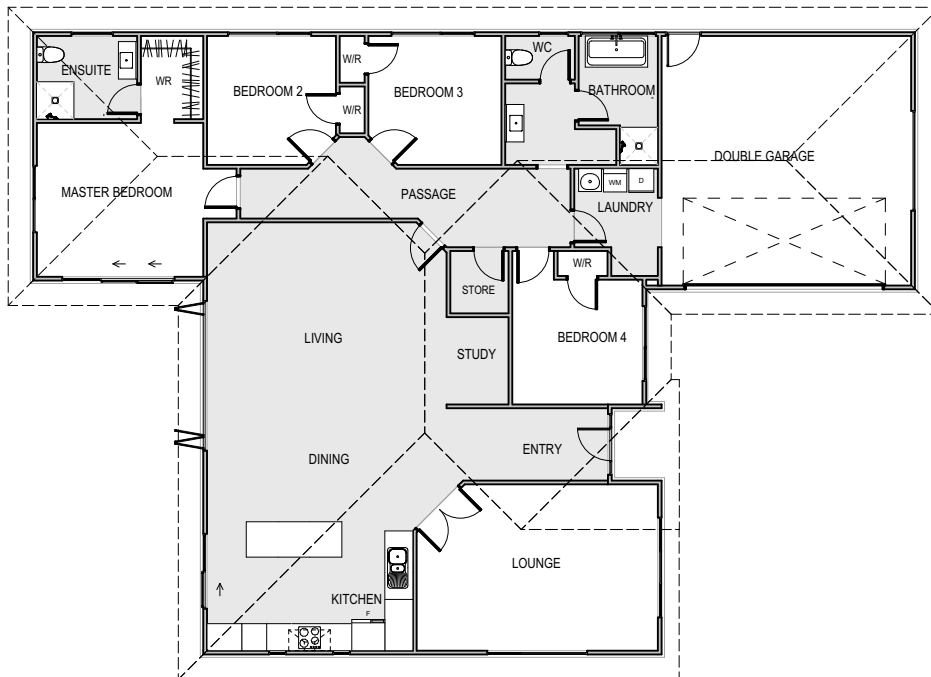

# Phoebe

 4 BEDROOMS |  2 BATHROOMS |  2 CAR GARAGE |  229m<sup>2</sup>

**FOR FURTHER INFORMATION CONTACT BOSS HOMES ON:**

 0508 10 20 30

 enquires@bosshomes.co.nz

 www.bosshomes.co.nz