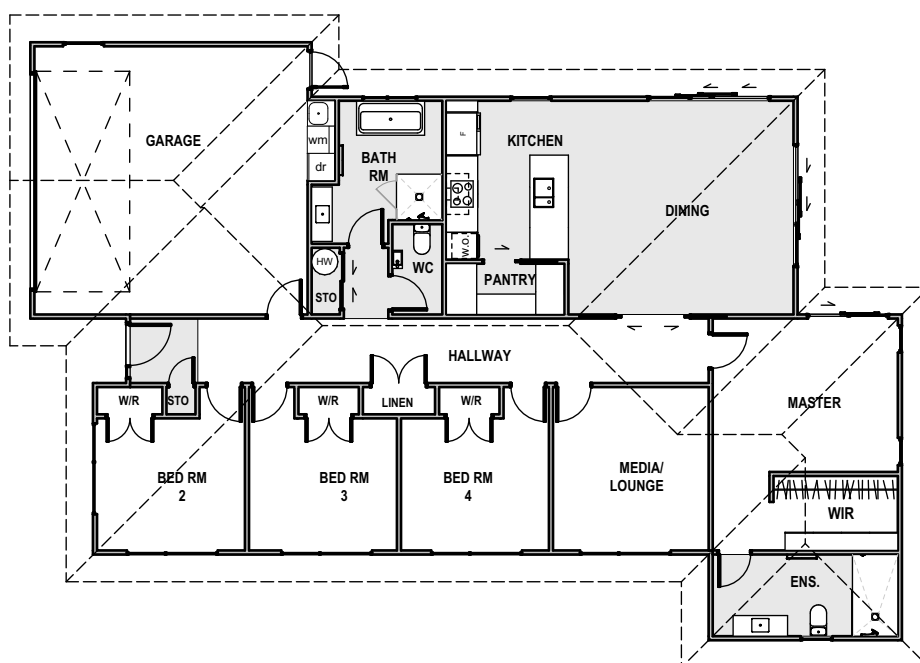

Lexi

 4 BEDROOMS |  2 BATHROOMS |  2 CAR GARAGE |  195m²

FOR FURTHER INFORMATION CONTACT BOSS HOMES ON:

 0508 10 20 30

 enquires@bosshomes.co.nz

 www.bosshomes.co.nz