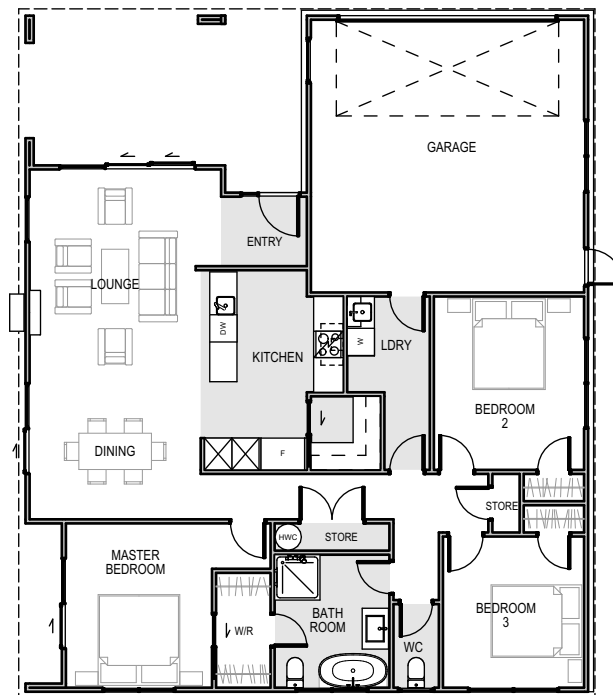

Jessica

 3 BEDROOMS |  1 BATHROOM |  2 CAR GARAGE |  160m²

FOR FURTHER INFORMATION CONTACT BOSS HOMES ON:

 0508 10 20 30

 enquires@bosshomes.co.nz

 www.bosshomes.co.nz