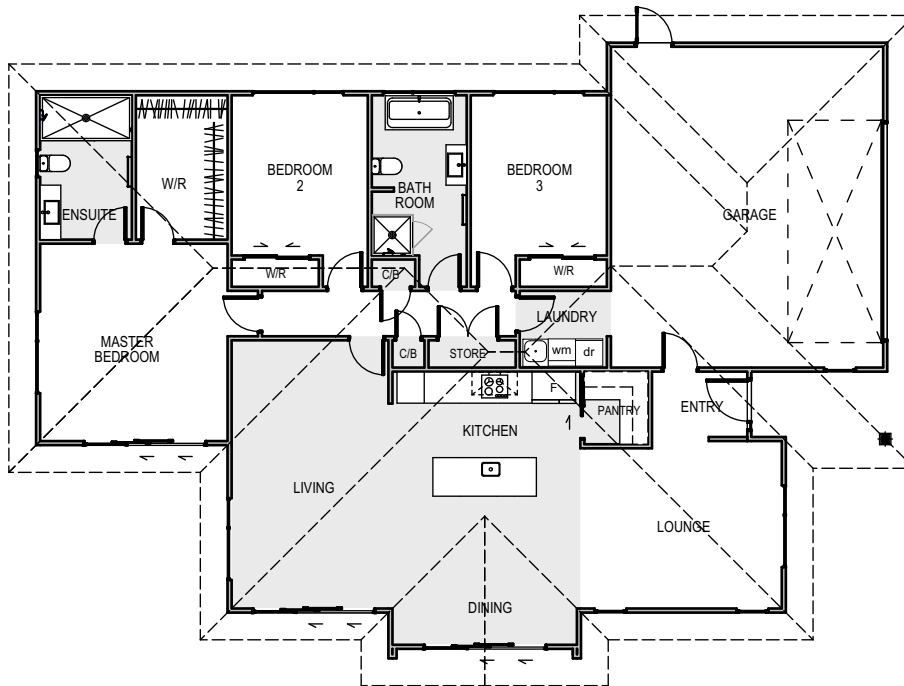

Gemma

 3 BEDROOMS |  2 BATHROOMS |  2 CAR GARAGE |  197m²

FOR FURTHER INFORMATION CONTACT BOSS HOMES ON:

 0508 10 20 30

 enquires@bosshomes.co.nz

 www.bosshomes.co.nz