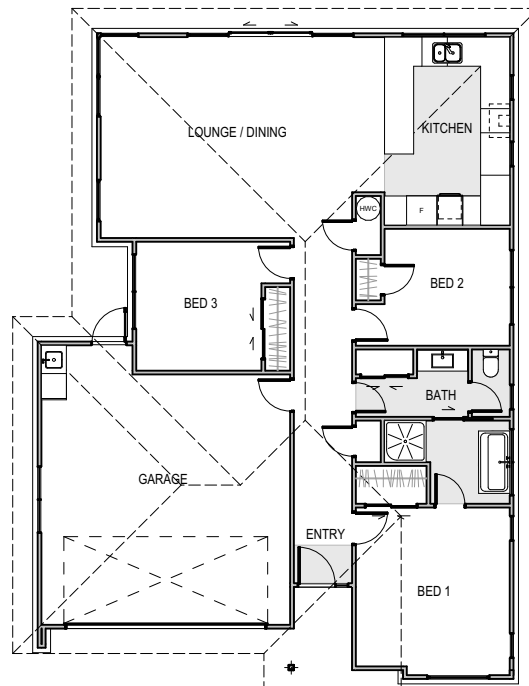

Addy

 3 BEDROOMS |  1 BATHROOM |  2 CAR GARAGE |  153m²

FOR FURTHER INFORMATION CONTACT BOSS HOMES ON:

 0508 10 20 30

 enquires@bosshomes.co.nz

 www.bosshomes.co.nz