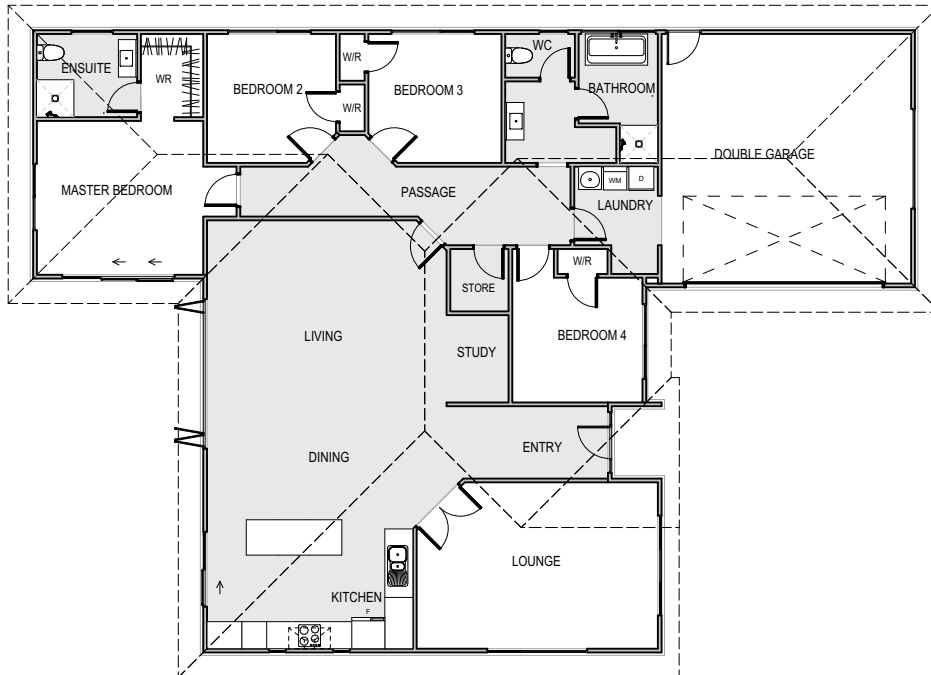

# Phoebe

 4 BEDROOMS |  2 BATHROOMS |  2 CAR GARAGE |  229m<sup>2</sup>

**FOR FURTHER INFORMATION CONTACT BOSS HOMES ON:**

 0508 10 20 30

 enquires@bosshomes.co.nz

 www.bosshomes.co.nz