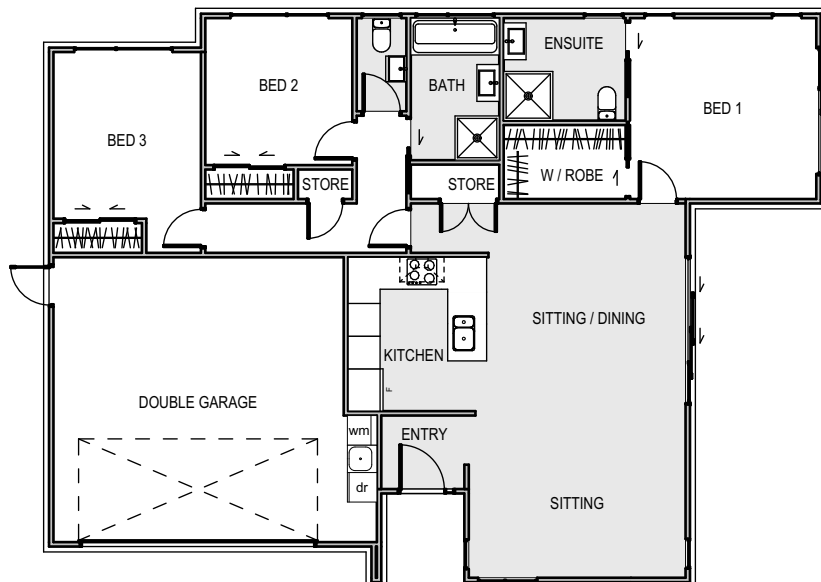

Mollie

3 BEDROOMS | 2 BATHROOMS | 2 CAR GARAGE | 157m²

FOR FURTHER INFORMATION CONTACT BOSS HOMES ON:

0508 10 20 30

enquires@bosshomes.co.nz

www.bosshomes.co.nz