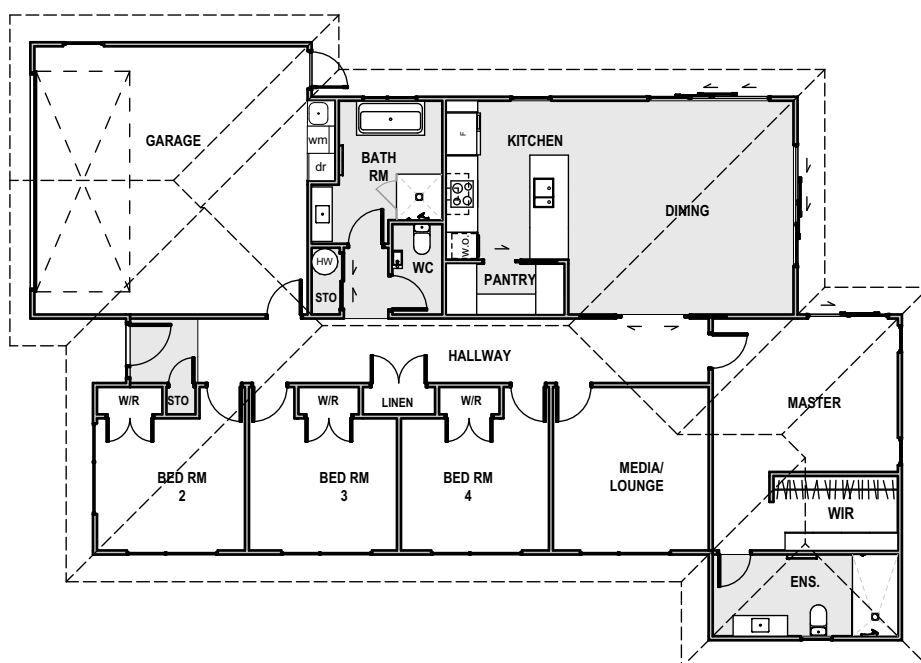

Lexi

 4 BEDROOMS |  2 BATHROOMS |  2 CAR GARAGE |  195m²

FOR FURTHER INFORMATION CONTACT BOSS HOMES ON:

 0508 10 20 30

 enquires@bosshomes.co.nz

 www.bosshomes.co.nz