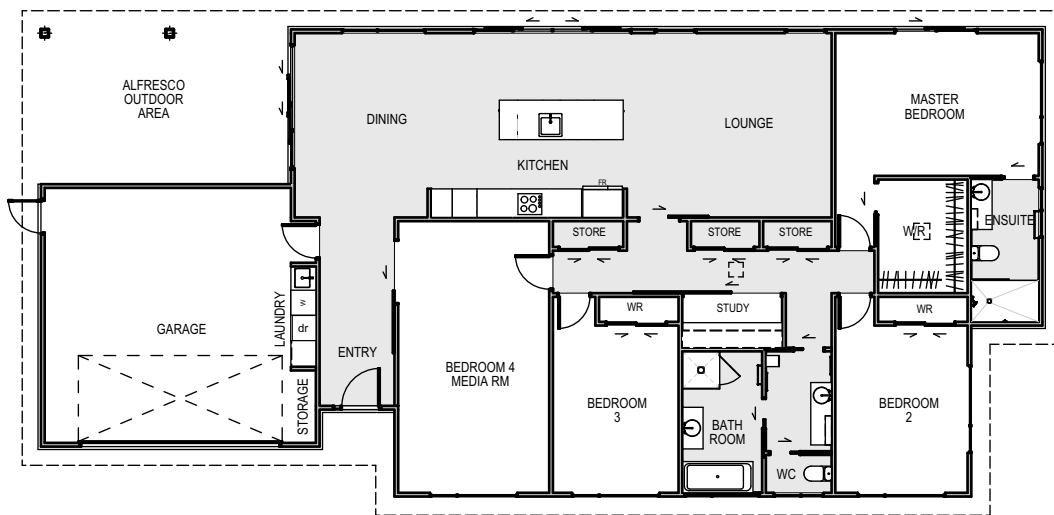

Leo

 4 BEDROOMS |  2 BATHROOMS |  2 CAR GARAGE |  233m²

FOR FURTHER INFORMATION CONTACT BOSS HOMES ON:

 0508 10 20 30

 enquires@bosshomes.co.nz

 www.bosshomes.co.nz