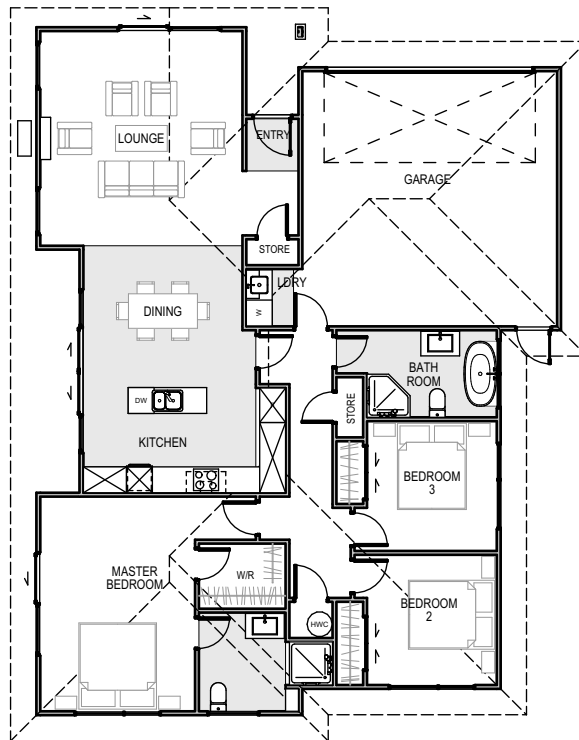

Cafe

 3 BEDROOMS |  2 BATHROOMS |  2 CAR GARAGE |  165m²

FOR FURTHER INFORMATION CONTACT BOSS HOMES ON:

 0508 10 20 30

 enquires@bosshomes.co.nz

 www.bosshomes.co.nz