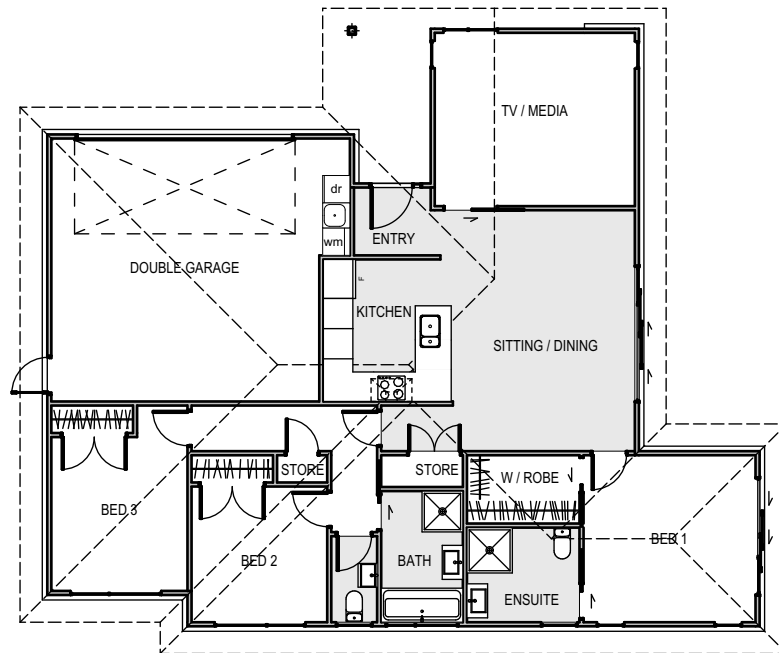

Archie

3 BEDROOMS | 2 BATHROOMS | 2 CAR GARAGE | 164m²

FOR FURTHER INFORMATION CONTACT BOSS HOMES ON:

0508 10 20 30

enquires@bosshomes.co.nz

www.bosshomes.co.nz