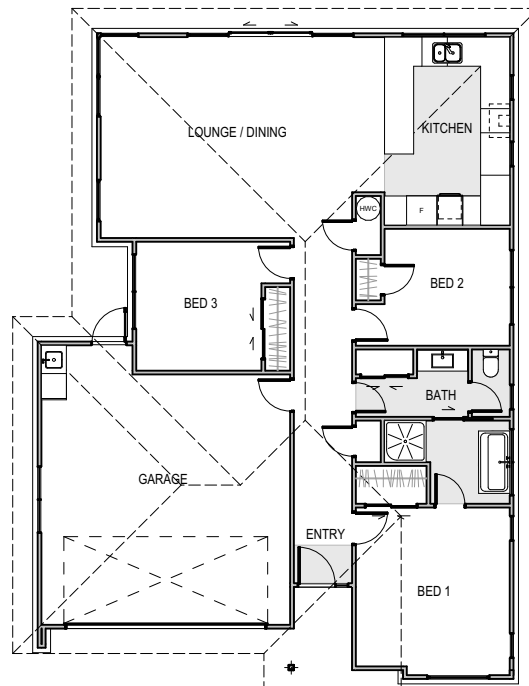

# Addy

 3 BEDROOMS |  1 BATHROOM |  2 CAR GARAGE |  153m<sup>2</sup>

**FOR FURTHER INFORMATION CONTACT BOSS HOMES ON:**

 0508 10 20 30

 enquires@bosshomes.co.nz

 www.bosshomes.co.nz